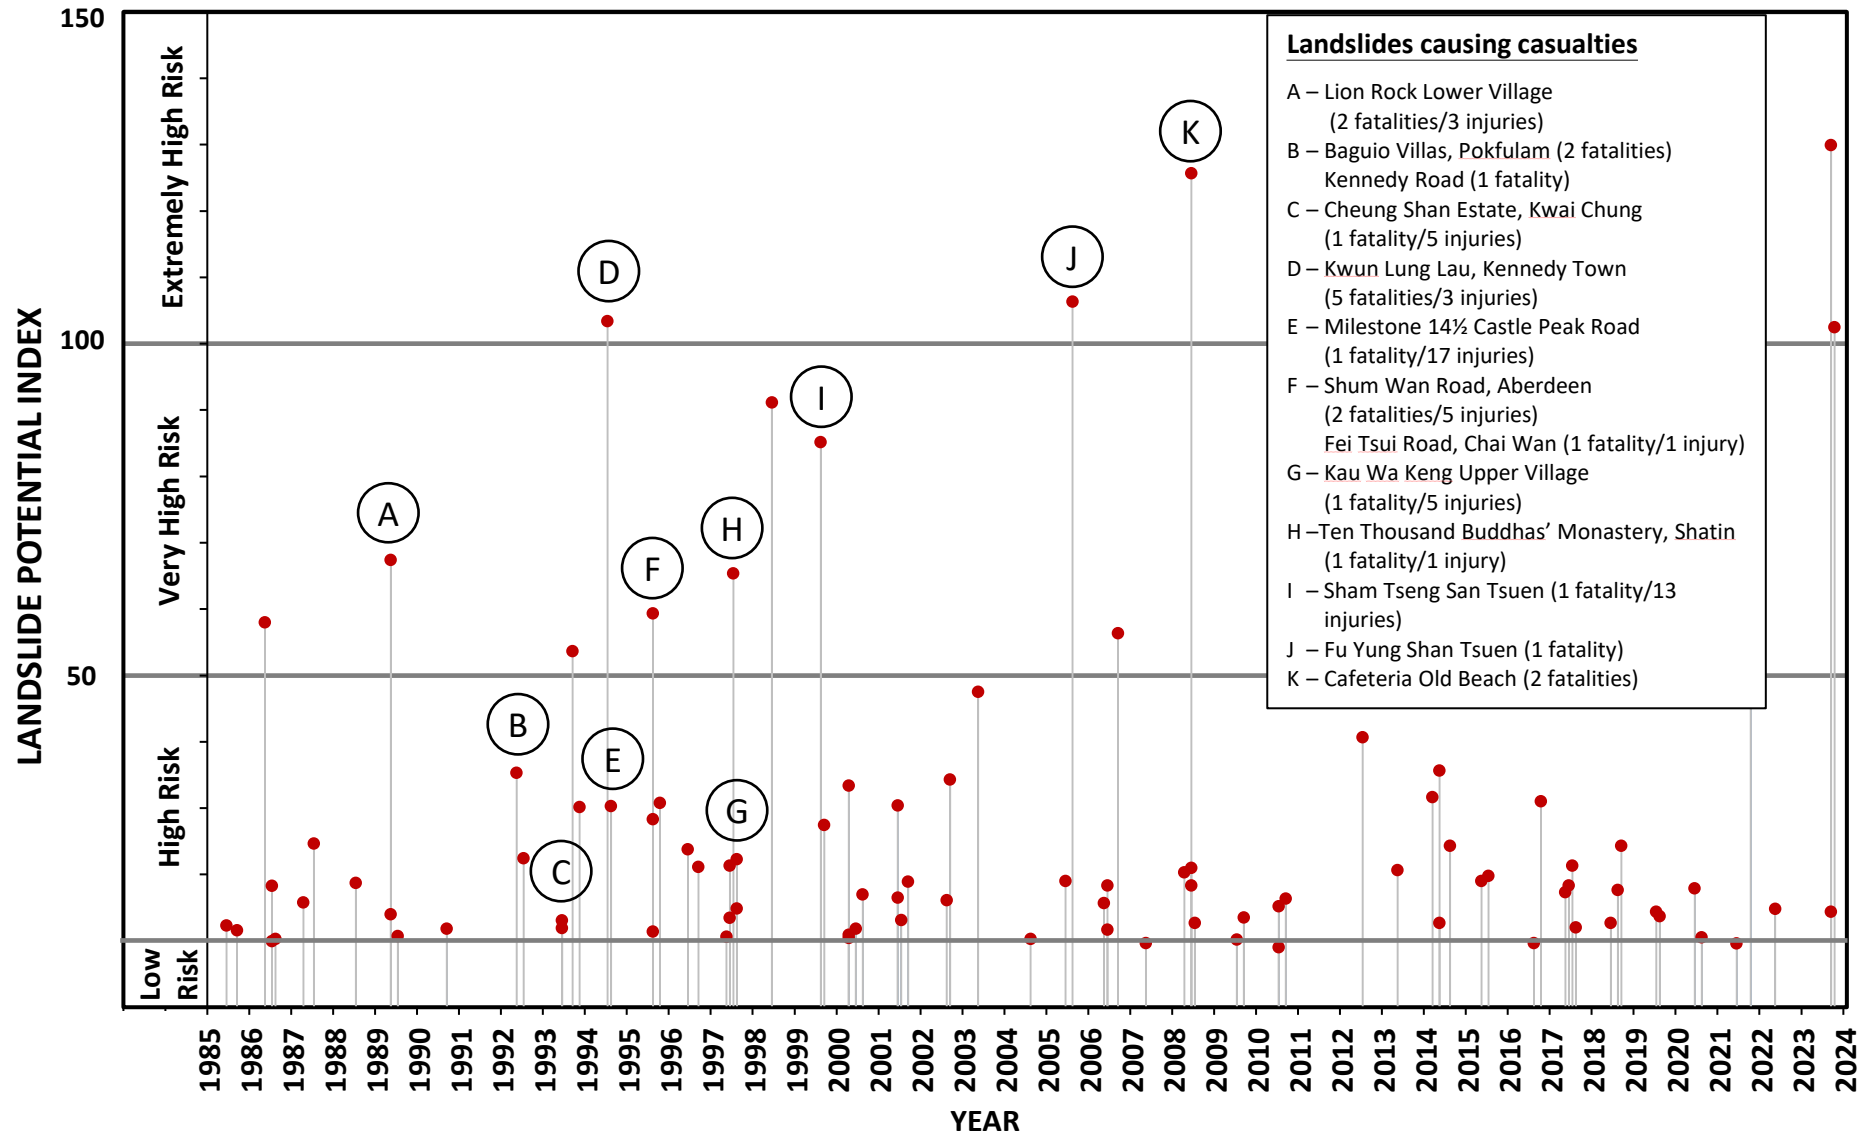

Landslide Potential Index of every rainstorm that prompted Landslip Warning since 1985

Note: Each red dot represents a rainstorm that prompted Landslip Warning